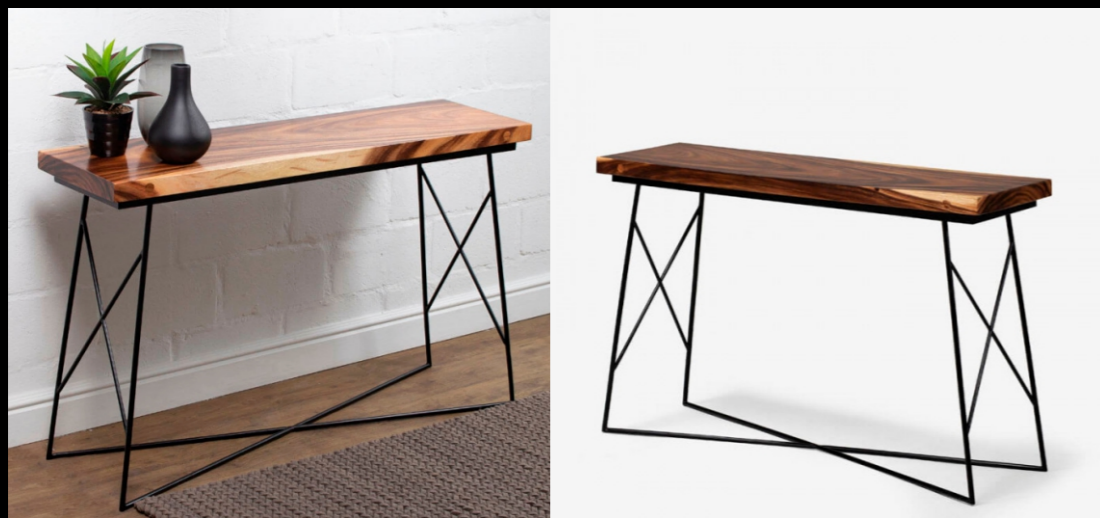

ROUGH CONCRETE FINISH / LOOK

Rough troweled cement wash plaster technique to "feature walls" and elements in the room

- tv lounge walls
- kitchen back wall
- gas fireplace

HOUSE NAIR - FURNITURE & DECOR SUGGESTIONS

Couch:

CORICRAFT

<https://www.coricraft.co.za/kobi-corner-couch>
Kobi Leather Corner Couch **R39 999** -
2900 X 2900 X 720mm

Conole table (behind chairs):

CIELO

<https://www.cielo.co.za/console-tables/izzi-console-table>