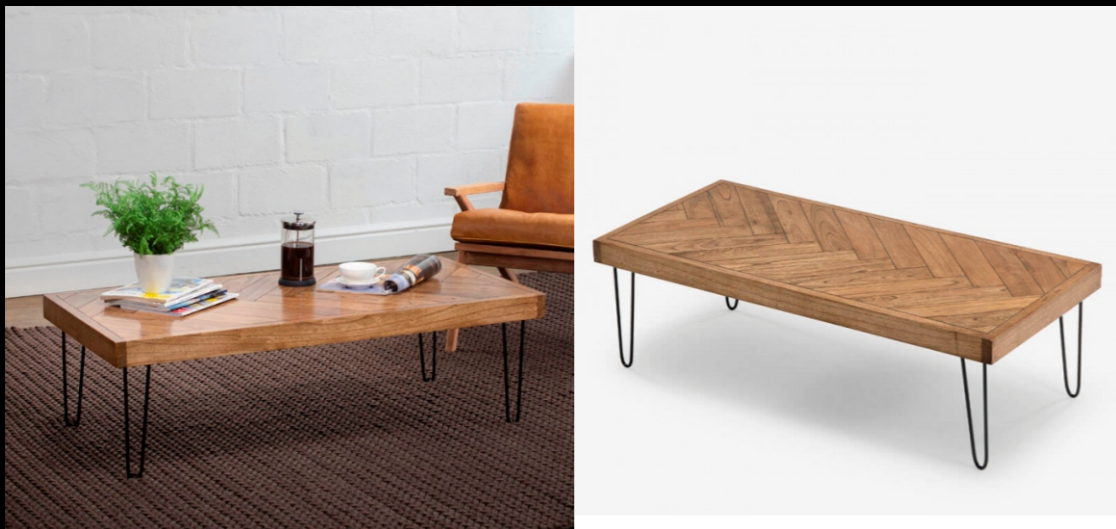

Coffee table:

CIELO

<https://www.cielo.co.za/coffee-tables/lexi-coffee-table>

Lexi Coffee Table R 5 999 -
1250 x 650 x 400

or

CIELO

<https://www.cielo.co.za/coffee-tables/alina-coffee-table>

Alina Coffee Table R 3 200 -
1300 x 600 x 400