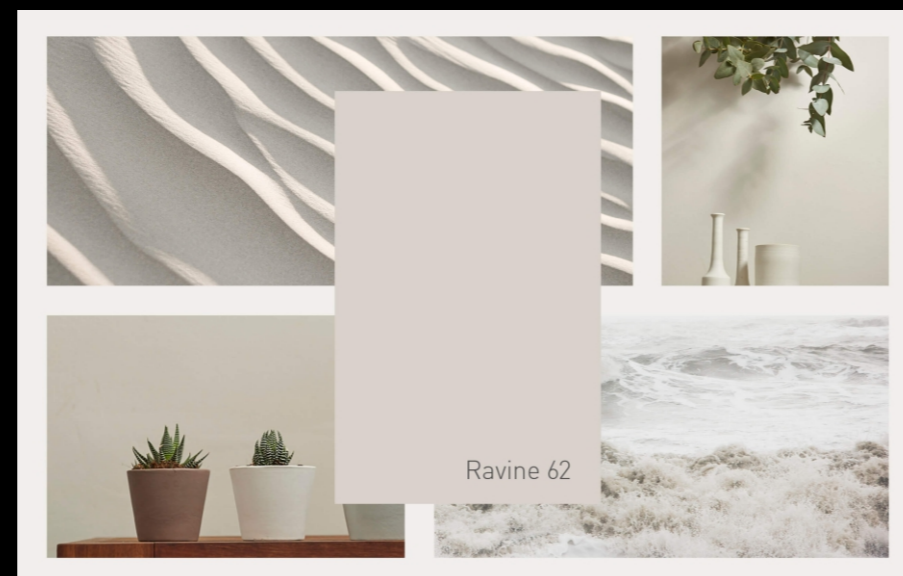

A subtle blend of beige and grey that brings a sense of calm to every space. Greys are here to stay and this timeless neutral is the perfect canvas for your home.

- all other internal walls that are not stone clad