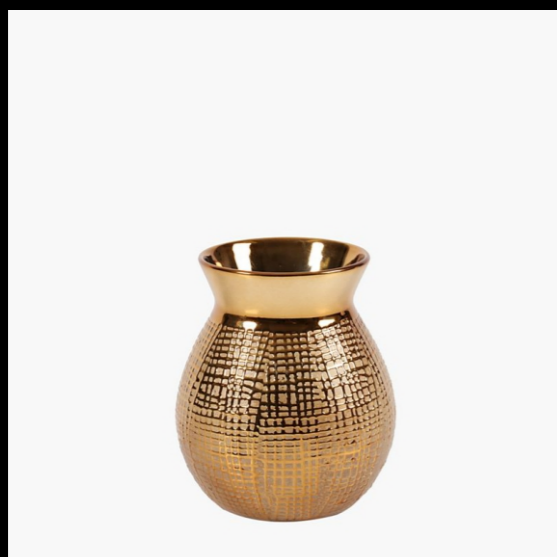

Bright Star Lighting Hexagonal Copper Metal Pendant
R 629 ea

CTM

<https://www.ctm.co.za/medium-ball-shape-copper-glass-pendant-light-product.html?>

Medium Ball Shape Copper Glass Pendant Light
R 1 029.90 ea

MR PRICE HOME

https://www.mrphome.com/en_za/assorted-mini-succulent-7107043809

Assorted Mini Succulent
R 39.99 ea

MR PRICE HOME

https://www.mrphome.com/en_za/scratch-bottle-vase-7106032912

Scratch Bottle Vase
R 139.99 ea